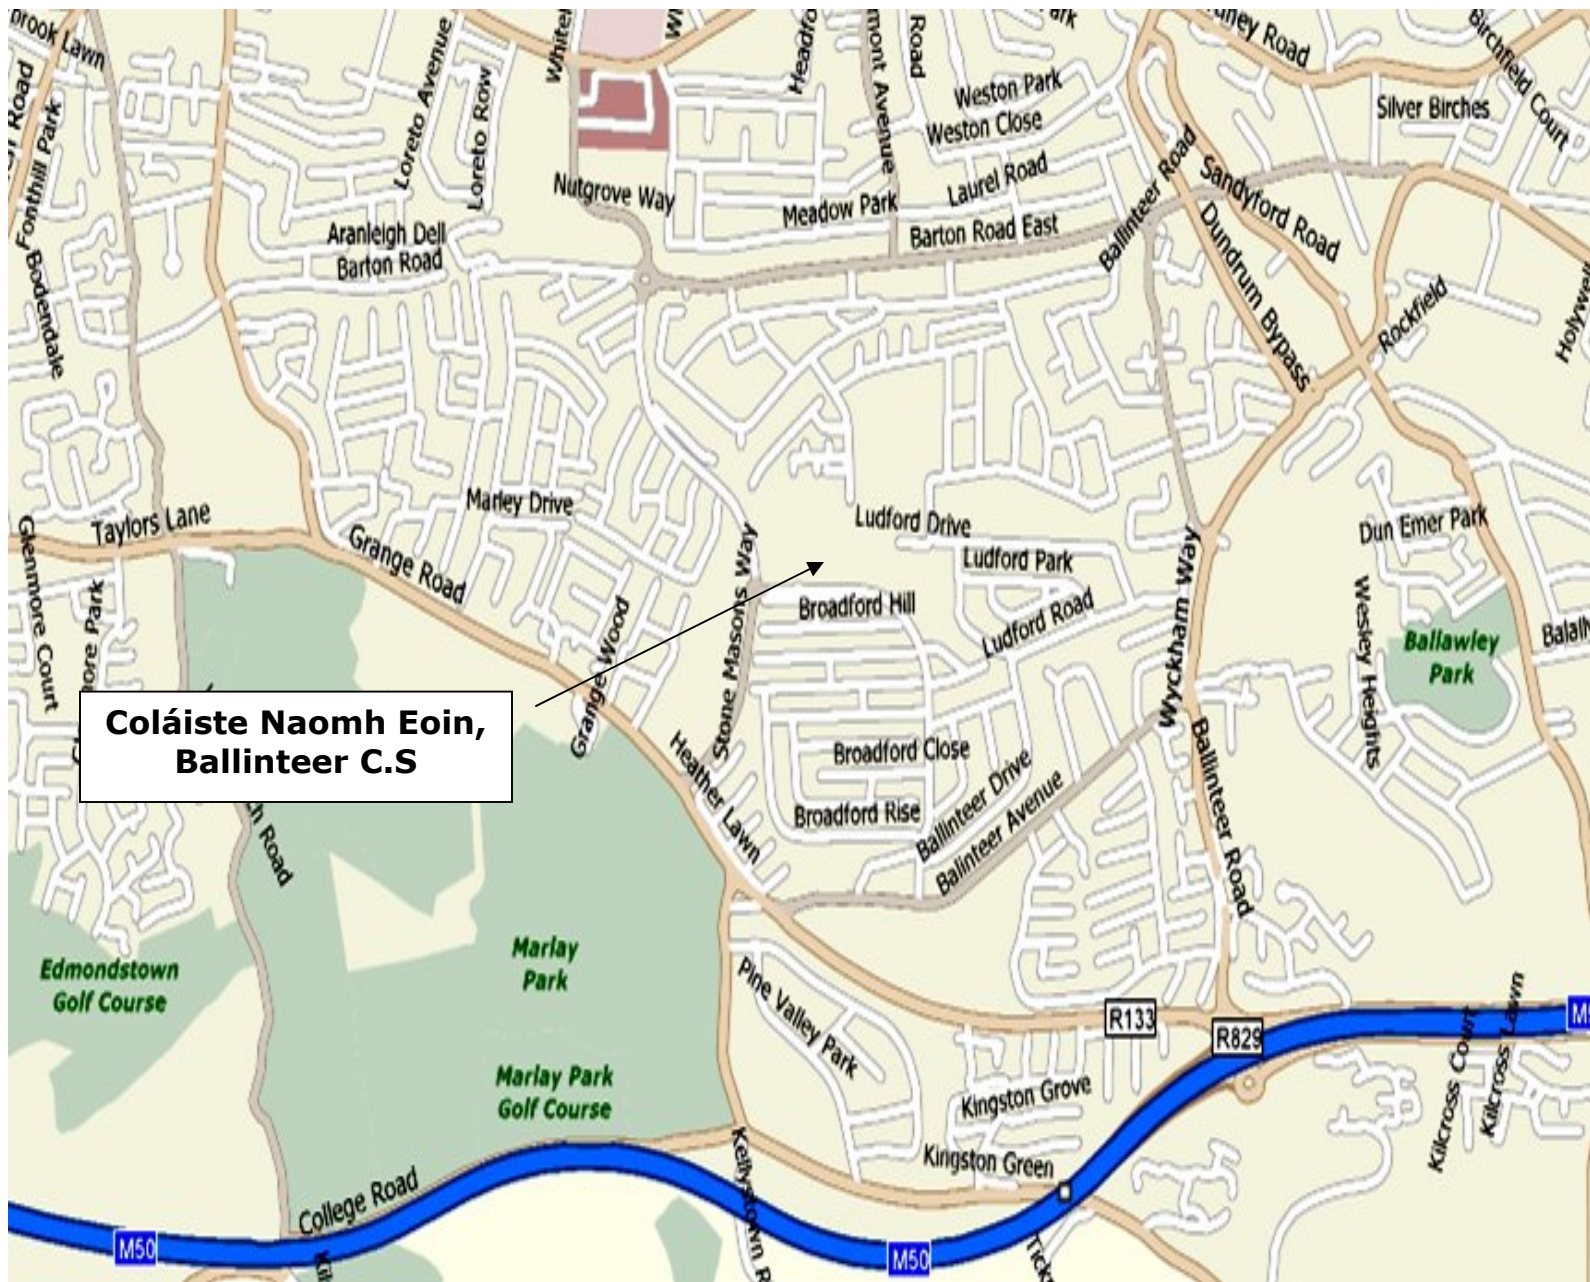

# Coláiste Naomh Eoin

**From Ballinteer Shopping Centre:** Coming out of the shopping centre turn right onto Ballinteer Avenue. At the junction, turn right at the traffic lights and proceed down Broadford Road for approximately 5 mins and you will see Ballinteer C.S. located in on the right hand side of the road, just past St. Attracta's N.S

**From Nutgrove Shopping Centre:** Coming out of Nutgrove S.C turn left onto Nutgrove Way. At the roundabout, continue straight through the roundabout. You will be passing Marley Court South and Llewellyn Estate on your right as you proceed up the road. At the next roundabout, turn left onto Broadford Road and take the next left into Ballinteer C.S. Green railings surround the school.

**From Dundrum Village:** Proceed over Dundrum Bridge and go straight through the roundabout onto Barton Road East. Continue straight along the Barton Road East and at the next roundabout turn left. Continue along this road, you will pass Marley Court South and Llewellyn Estate on your right. At the next roundabout, turn left onto Broadford Road and take the next left into Ballinteer C.S. Green railings surround the school.

**Buses 14, 14A, 48A, 75, 116, 161** serve the Ballinteer area.