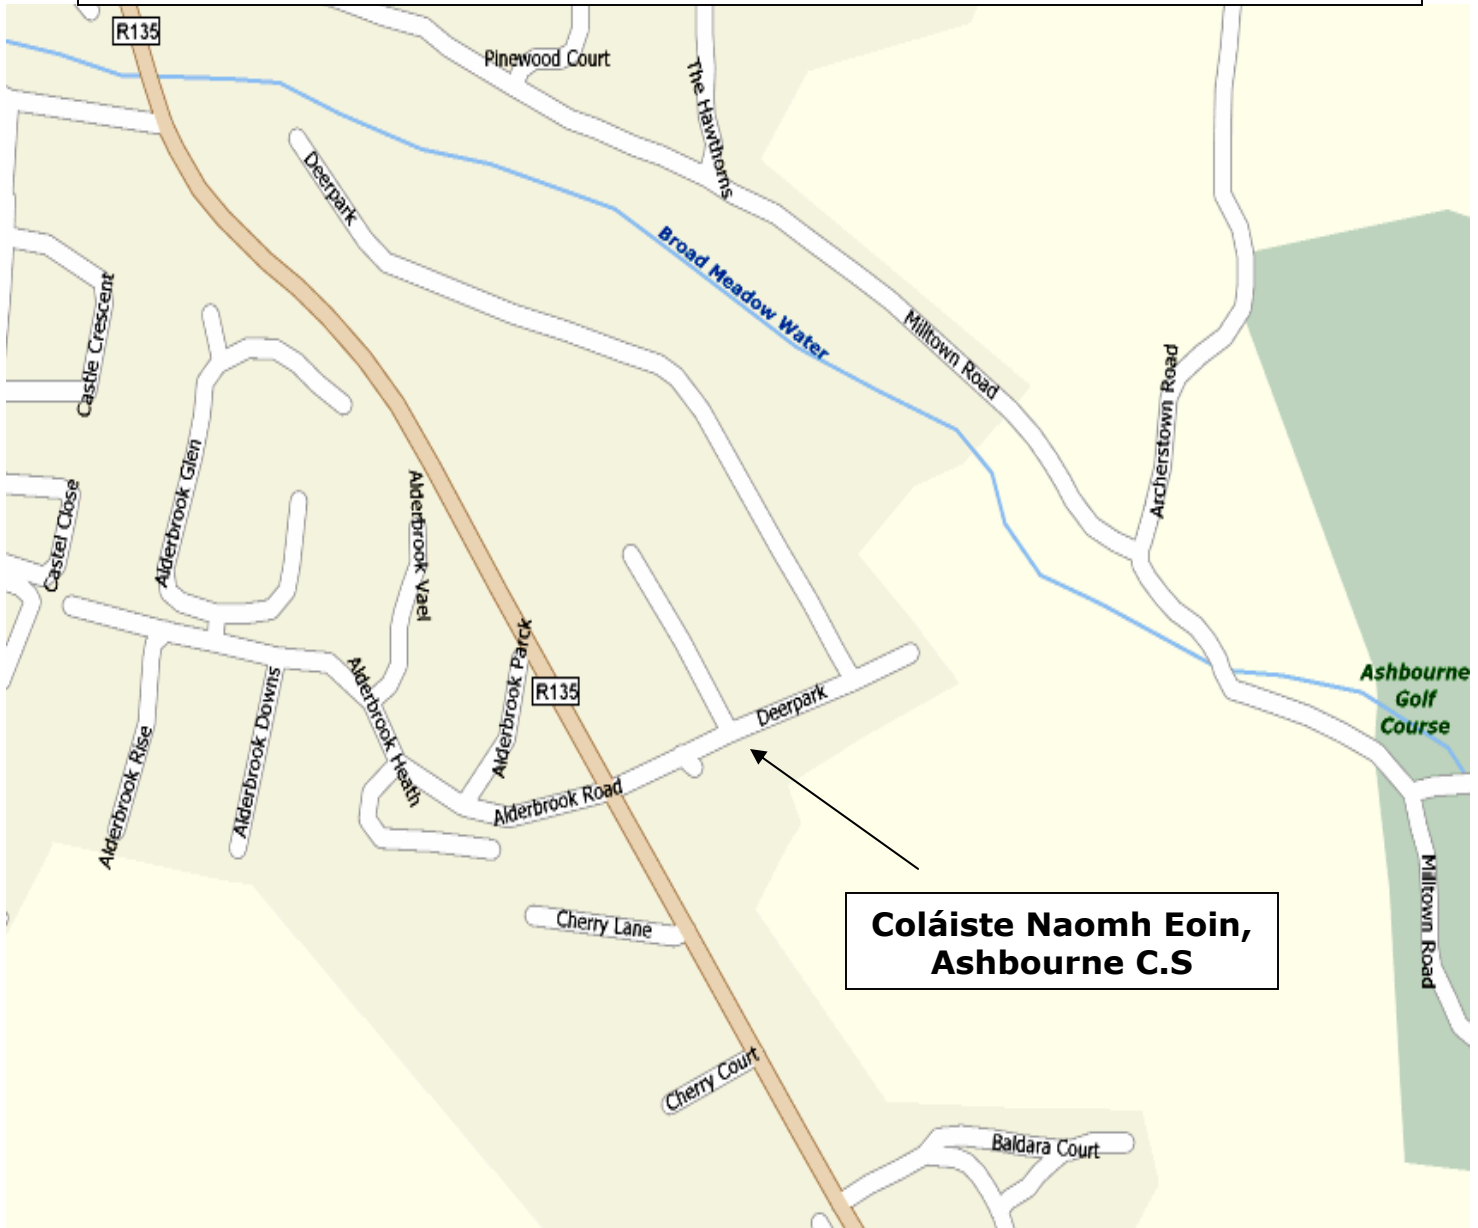

Coláiste Naomh Eoin

Ashbourne Community School, 1 Deerpark, Ashbourne Co. Meath.

From Dublin City Centre: Head north through Finglas on the N2, pass under the M50 following signposts for Derry and Ashbourne. You will automatically join the Ashbourne by-pass. You should then take the exit signposted Ratoath Ashbourne. Continue on this road until you come to the roundabout and where you then take the second exit. On entering Ashbourne at the first set of traffic lights, move into the right hand lane at the Texaco garage and turn right (marked Deerpark on the map) and immediately right again into the carpark area. The main entrance is through the grey gate marked "Ashbourne Community School"

Using the M50:Heading northbound in the direction of Dublin airport, you must pass through the M50 toll bridge and take the exit marked Derry Ashbourne. This automatically brings you onto the Ashbourne bypass. You should then take the exit marked Ratoath Ashbourne. Continue on this road until you come to the roundabout, where you then take the second exit. On entering Ashbourne at the first set of traffic lights, move into the right hand lane at the Texaco garage and turn right (marked Deerpark on the map) and immediately right into the carpark area. The main entrance is through the grey gate marked "Ashbourne Community School".

Coming from north Meath/Slane: Come straight through the village of Ashbourne until you see the Texaco garage on your left hand side and at garage traffic lights turn left and immediately right into the carpark area.

Bus routes 104 and 177 serve the Ashbourne Area.