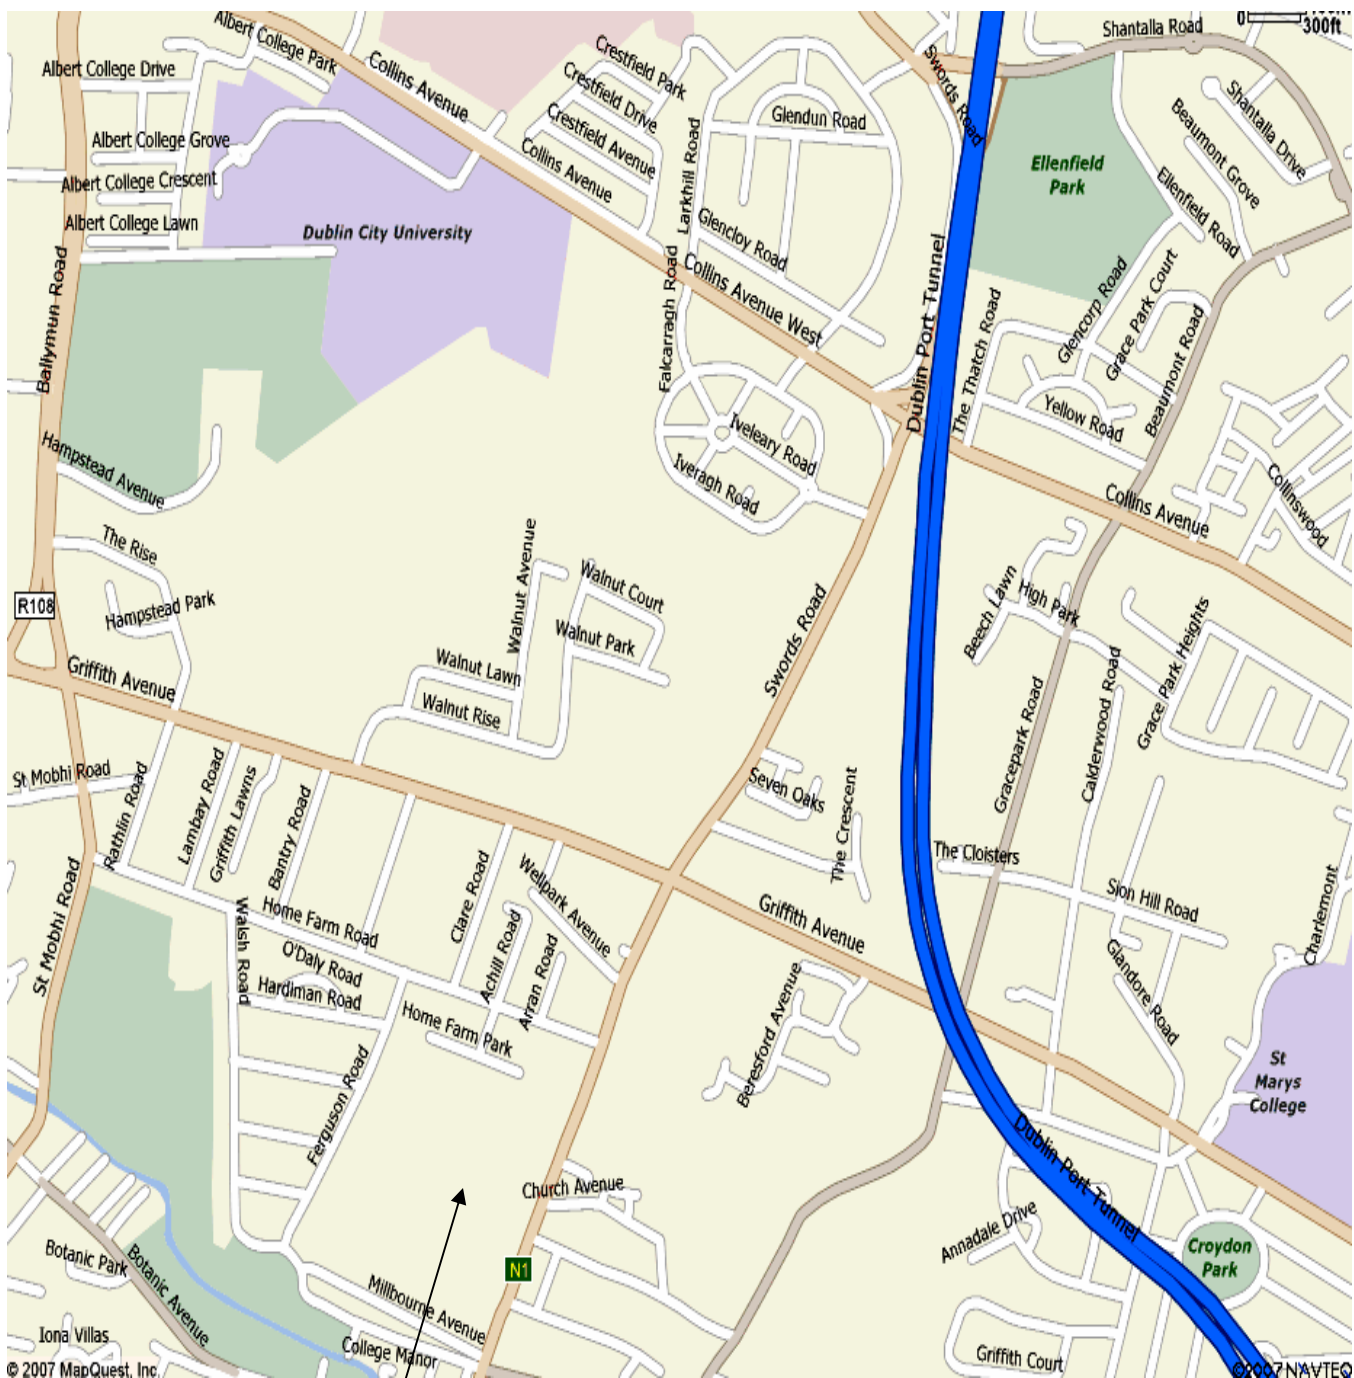

Coláiste Naomh Eoin

Coláiste Naomh Eoin, St Patrick's College, Drumcondra.

Arriving by car from the North, continue on the M1 towards the city centre and as the road becomes the Swords Road, then Drumcondra Road, look out for the Regency Hotel on your left, and then the Skylon Hotel on your right. St Patrick's College is almost adjacent to the Skylon Hotel. The entrance to the College is on your right - at the first set of traffic lights past the Skylon Hotel.

Arriving by train (from the North) to Connolly Station, walk to the city centre and take a bus: 3, 11, 16, 41 North to Drumcondra. Arriving by train (from the South and West) to Heuston Station, take the Luas to the city centre, and then buses 3, 11, 16, 41 to Drumcondra.